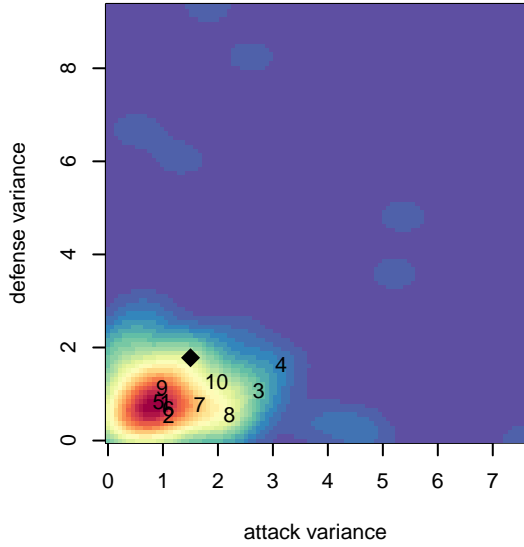

BIFC Blue G99

Bainbridge Island FC
 Bainbridge, WA
 G99 total strength=1733
 attack=26.51 defense=24.3
 fall league = NPSL Div 1 (99) U19

alt names used:
 BAINBRIDGE ISLAND FC BIFC GU99 BLUE (I
 Bainbridge Island FC Blue G99
 Bainbridge Island FC G99 Blue
 Bainbridge Island FC G99 Blue

Venues played:
 2017 Skagit Firecracker Div. 1 U18-19
 2017 Crossfire Select U19 Gold
 2017 Bend Premier Cup Mana Shim (U18/19) I
 2017 NPSL Division 1 (99) U19

BIFC Blue G99
 Dots are actual minus expected GF (blue circles) and GA (red triangles).
 Blue line is smoothed change in attack strength. Red is smoothed change in defense strength.

**attack and defense variance (black dot)
relative to other teams
and top 10 in region**

**attack and defense rating
relative to others at age
and all opponents in last 13 months**

Performance relative to 13 month average