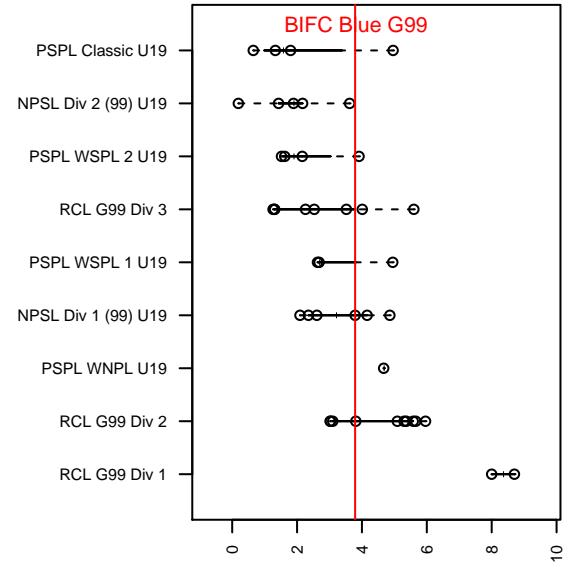

BIFC Blue G99

Bainbridge Island FC
 Bainbridge, WA
 G99 total strength=1733
 attack=26.51 defense=24.3
 fall league = NPSL Div 1 (99) U19

alt names used:
 BAINBRIDGE ISLAND FC BIFC GU99 BLUE (I
 Bainbridge Island FC Blue G99
 Bainbridge Island FC G99 Blue
 Bainbridge Island FC G99 Blue

Venues played:
 2017 Skagit Firecracker Div. 1 U18-19
 2017 Crossfire Select U19 Gold
 2017 Bend Premier Cup Mana Shim (U18/19) I
 2017 NPSL Division 1 (99) U19

BIFC Blue G99
 Dots are actual minus expected GF (blue circles) and GA (red triangles).
 Blue line is smoothed change in attack strength. Red is smoothed change in defense strength.

**attack and defense variance (black dot)
relative to other teams
and top 10 in region**

**attack and defense rating
relative to others at age
and all opponents in last 13 months**

Performance relative to 13 month average