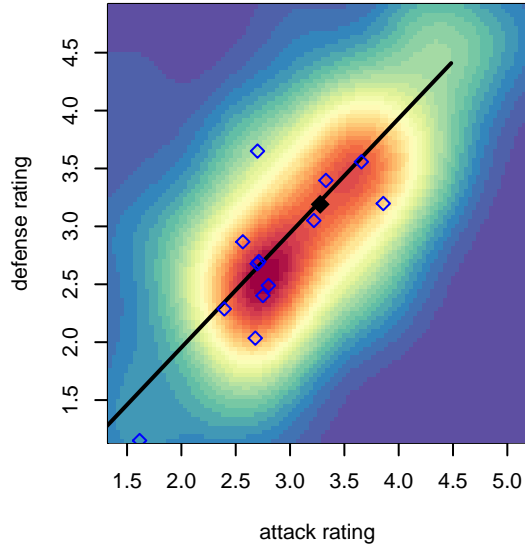

BIFC Blue G99

Bainbridge Island FC
 Bainbridge, WA
 G99 total strength=1733
 attack=26.51 defense=24.3
 fall league = NPSL Div 1 (99) U19

alt names used:
 BAINBRIDGE ISLAND FC BIFC GU99 BLUE (I
 Bainbridge Island FC Blue G99
 Bainbridge Island FC G99 Blue
 Bainbridge Island FC G99 Blue

Venues played:
 2017 Skagit Firecracker Div. 1 U18-19
 2017 Crossfire Select U19 Gold
 2017 Bend Premier Cup Mana Shim (U18/19) I
 2017 NPSL Division 1 (99) U19

BIFC Blue G99
 Dots are actual minus expected GF (blue circles) and GA (red triangles).
 Blue line is smoothed change in attack strength. Red is smoothed change in defense strength.

**attack and defense variance (black dot)
relative to other teams
and top 10 in region**

**attack and defense rating
relative to others at age
and all opponents in last 13 months**

Performance relative to 13 month average