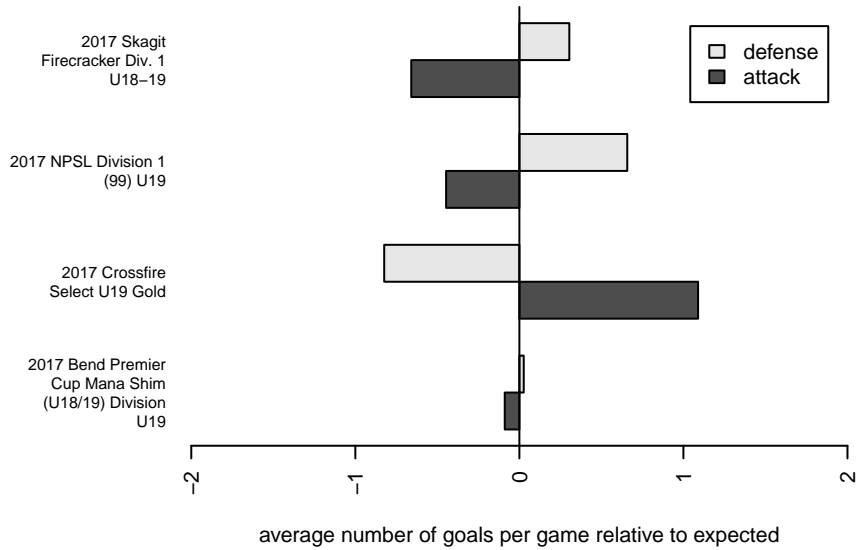

BIFC Blue G99

Bainbridge Island FC
 Bainbridge, WA
 G99 total strength=1733
 attack=26.51 defense=24.3
 fall league = NPSL Div 1 (99) U19

alt names used:
 BAINBRIDGE ISLAND FC BIFC GU99 BLUE (I
 Bainbridge Island FC Blue G99
 Bainbridge Island FC G99 Blue
 Bainbridge Island FC G99 Blue

Venues played:
 2017 Skagit Firecracker Div. 1 U18-19
 2017 Crossfire Select U19 Gold
 2017 Bend Premier Cup Mana Shim (U18/19) I
 2017 NPSL Division 1 (99) U19

BIFC Blue G99
 Dots are actual minus expected GF (blue circles) and GA (red triangles).
 Blue line is smoothed change in attack strength. Red is smoothed change in defense strength.

**attack and defense variance (black dot)
relative to other teams
and top 10 in region**

**attack and defense rating
relative to others at age
and all opponents in last 13 months**

Performance relative to 13 month average